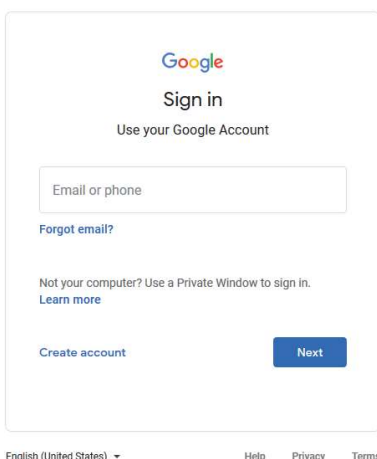

# Help your child join their Google Classroom on a computer

Use the following link:

[https://edu.google.com/int-en\\_uk/products/classroom/](https://edu.google.com/int/en_uk/products/classroom/)

and then click  
"Go to Google Classroom"

Be careful here: You need to log out and log in with your child's account. These have been set up by school.

Click on the create an New Google Account Using our log in options as on page two.

This is essential as we need to be able to identify each child in the classroom for their safety. Only these details will work - we know this may not be your child's "home" google account - but it is their school one.