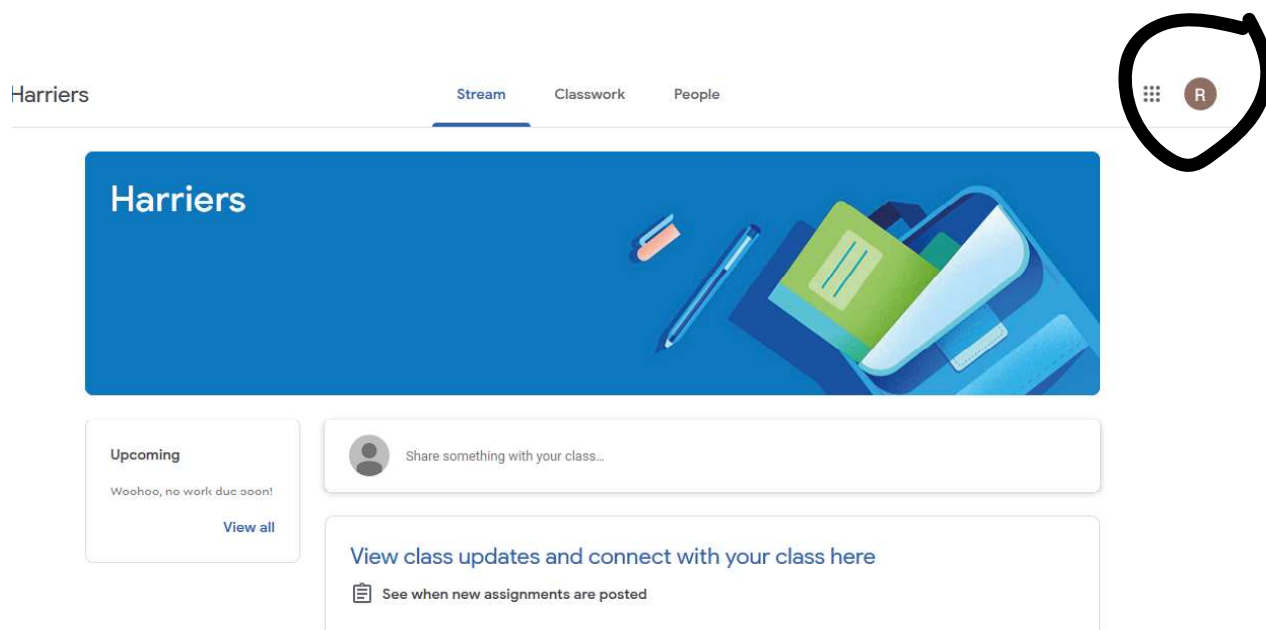

On the next screen you need your child's password;

**Password:** first name followed by date of Birth as 6 digits

For example Charlie birthday is on the 2nd May and he was born in 2012

**charlie020512**

**Please do not change these details as we need access in school too!**

You should now see your child's class like the example above. Please click on it.

You can now see the classroom specific to your child - view any updates and access classwork.

Next time you log in - it will be easier - just make sure you are logged in in your child's account.  
You can check in the top right corner