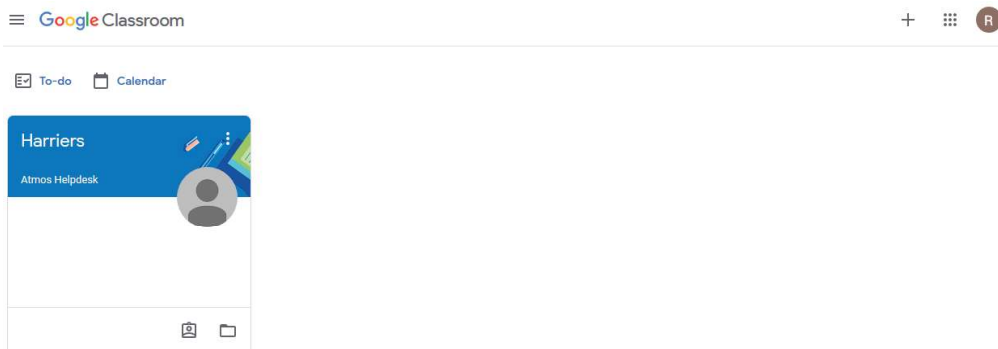

On the next screen you need your child's password;

**Password:** first name followed by date of Birth as 6 digits

For example Charlie birthday is on the 2nd May and he was born in 2012

**charlie020512**

**Please do not change these details as we need access in school too!**